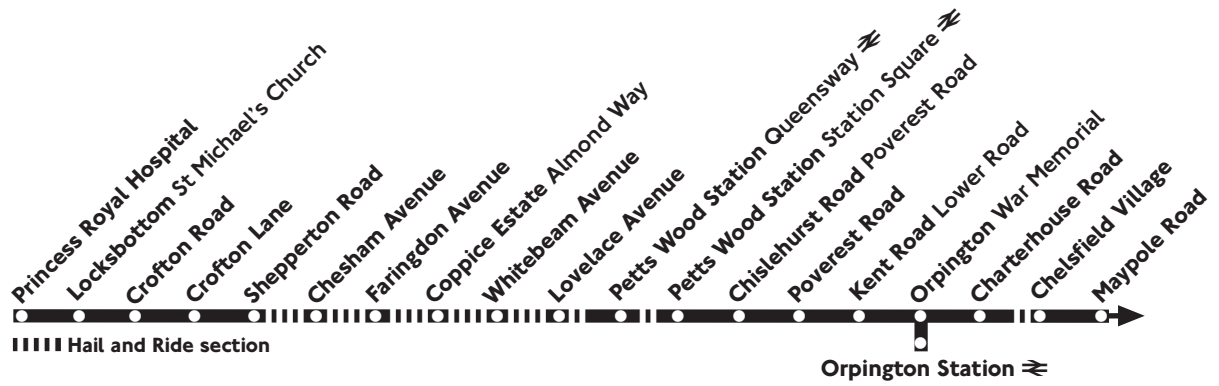

R3

Princess Royal Hospital - Orpington - Chelsfield Village

Daily

Monday - Friday

Princess Royal Hospital	0630	0654	0718	0746	0816	0846	0917	0949		1349	1418	1446	1515		1745	1820
Locksbottom St Michael's Church	0632	0656	0720	0749	0819	0849	0920	0952		1352	1421	1449	1518		1748	1823
Coppice Estate Almond Way	0642	0706	0730	0800	0830	0900	0931	1002		1402	1431	1459	1529		1759	1834
Petts Wood Station Station Square ⇌	0648	0712	0738	0808	0838	0908	0939	1009		1409	1438	1506	1536		1806	1841
Chislehurst Road Petts Wood Road	0650	0714	0741	0811	0841	0911	0942	1012	Then	1412	1441	1509	1539	Then	1809	1844
Kent Road/Cray Avenue Cross Roads	0653	0717	0746	0816	0846	0916	0946	1016	every	1416	1445	1514	1544	every	1814	1849
Orpington War Memorial	0658	0724	0754	0824	0854	0924	0954	1024	30	1424	1453	1523	1553	30	1823	1858
Orpington Station ⇌	0700	0727	0757	0827	0857	0927	0957	1027	minutes	1427	1456	1526	1556	minutes	1826	1900
Charterhouse Road Christ Church (X)	0704	0734	0804	0834	0904	0934	1004	1034	until	1434	1503	1533	1603	until	1833	1904
Chelsfield Village Five Bells	arr	0707	0737	0807	0837	0907	0937	1007	1037	1437	1507	1537	1607		1837	1907
	dep	0710	0740	0810	0840	0910	0940	1010	1040	1440	1510	1540	1610		1840	1910
Hewitts Bo-Peep	0712	0742	0812	0842	0912	0942	1012	1042		1442	1512	1542	1612		1842	1912
Charterhouse Road Christ Church (Z)	0717	0747	0817	0847	0917	0946	1016	1046		1446	1517	1547	1617		1847	1917

Princess Royal Hospital	1855	1930			2230	2330	0030		
Locksbottom St Michael's Church	1858	1932			2232	2332	0032		
Coppice Estate Almond Way	1909	1942			2242	2342	0042		
Petts Wood Station Station Square ⇌	1916	1948			2248	2348	0048		
Chislehurst Road Petts Wood Road	1919	1950	Then		2250	2350	0050		
Kent Road/Cray Avenue Cross Roads	1923	1953	every		2253	2353	0053		
Orpington War Memorial	1928	1958	60		2258	2358	0058		
Orpington Station ⇌	1930	2000	minutes		2300	2400	---		
Charterhouse Road Christ Church (X)	1934	2004	until		2304	0004	---		
Chelsfield Village Five Bells	arr	1937	2007		2307	0007	---		
	dep	1940	2010		2310	---	---		
Hewitts Bo-Peep	1942	2012			2312	---	---		
Charterhouse Road Christ Church (Z)	1946	2016			2316	---	---		

Saturday (also Good Friday)