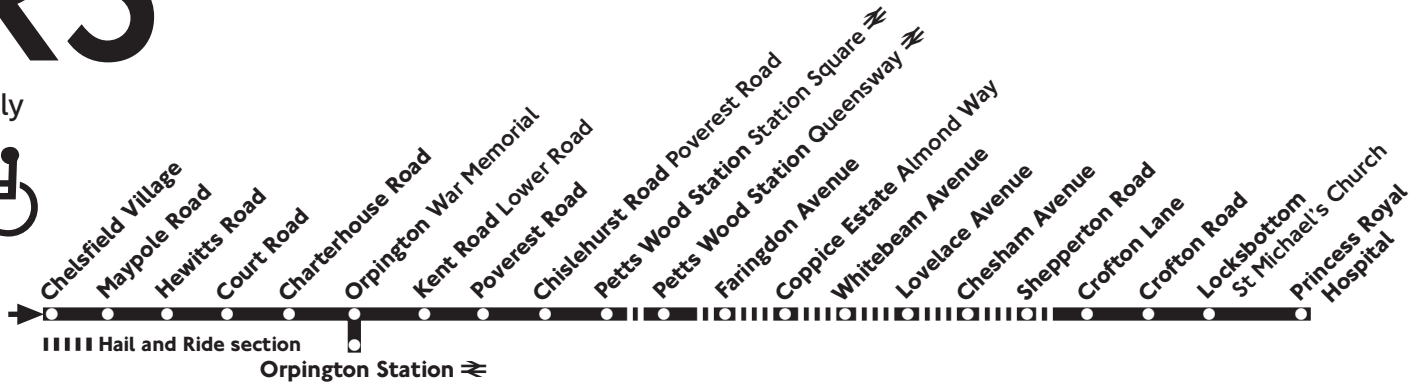

## Chelsfield Village - Orpington - Princess Royal Hospital

Daily

(X) - Buses continue via Chelsfield Village loop.

(Z) - Buses continue direct to Orpington and Locksbottom.

25.9.04 T5807T